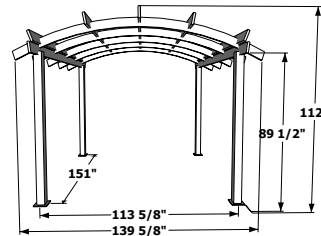

Sonoma 1216