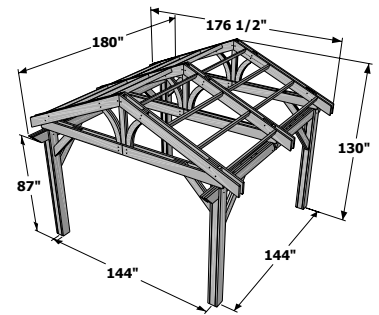

tuscany wood beam

- Cedar Wood Beams
- Glass Fiber reinforced concrete columns
- Designed to withstand sun and other outdoor elements
- Hardware and anchor plates included. Anchor hardware not included.
- 3 year warranty on structure
- Ready to assemble

lodge II

- Durable Douglas Fir- Made in USA
- Precision cut and finish sanded
- Oil based Mocha stained finish
- 3 year warranty on structure
- Hardware and anchor plates included. Anchor hardware not included.
- Optional metal roof kit

sonoma arbor

- Durable Douglas Fir- Made in USA
- Fits in small spaces
- Optional Lattice Roof
- Works well with an outdoor kitchen
- 3 year warranty on structure
- Hardware and anchor plates included. Anchor hardware not included.

14400 Southcross Drive West • Suite 100 • Burnsville, MN 55306
Toll Free: 1.866.303.4028 • Sales@OutdoorRooms.com

OutdoorRooms.com

REV12-16