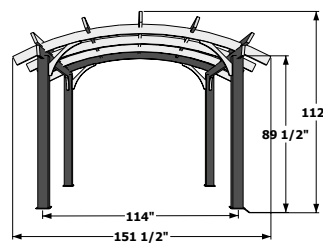

## sonoma

Sonoma 16 Pergola with Lattice  
Sonoma16-R with SONOMA16-R-LATT

- Durable Douglas Fir- Made in USA
- Precision cut and ready to assemble
- Redwood or Mocha oil based stain finish
- Optional lattice shade roof and wood privacy wall
- Hardware and anchor plates included. Anchor hardware not included.
- 3 sizes- 12x12, 12x16, 16x16
- 3 year warranty on structure