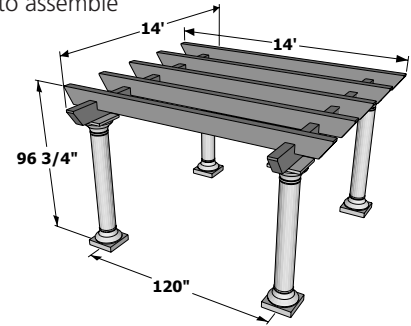

tuscany wood beam

- Cedar Wood Beams
- Glass Fiber reinforced concrete columns
- Designed to withstand sun and other outdoor elements
- Hardware and anchor plates included. Anchor hardware not included.
- 3 year warranty on structure
- Ready to assemble

lodge II

- Durable Douglas Fir- Made in USA
- Precision cut and finish sanded
- Oil based Mocha stained finish
- 3 year warranty on structure
- Hardware and anchor plates included. Anchor hardware not included.
- Optional metal roof kit

sonoma arbor

- Durable Douglas Fir- Made in USA
- Fits in small spaces
- Optional Lattice Roof
- Works well with an outdoor kitchen
- 3 year warranty on structure
- Hardware and anchor plates included. Anchor hardware not included.

14400 Southcross Drive West • Suite 100 • Burnsville, MN 55306
Toll Free: 1.866.303.4028 • Sales@OutdoorRooms.com

OutdoorRooms.com

REV12-16