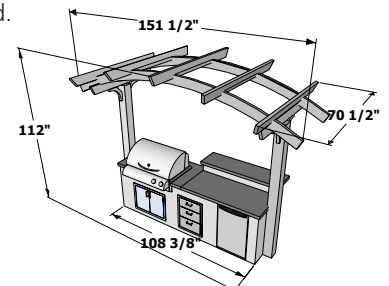

# sonoma arbor

Sonoma Arbor shown with Outdoor Kitchen  
SONOMA10-GP

- Durable Douglas Fir- Made in USA
- Fits in small spaces
- Optional Lattice Roof
- Works well with an outdoor kitchen
- 3 year warranty on structure
- Hardware and anchor plates included. Anchor hardware not included.