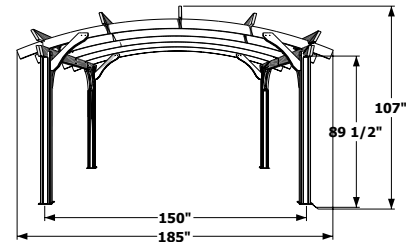

pergolas

Pergolas can do so much more than bring all of your outdoor elements together, they bring families and friends together. They create an attractive focal point on your deck or patio - a cozy space that begs to be lived in.

sonoma

- Durable Douglas Fir- Made in USA
- Precision cut and ready to assemble
- Redwood or Mocha oil based stain finish
- Optional lattice shade roof and wood privacy wall
- Hardware and anchor plates included. Anchor hardware not included.
- 3 sizes- 12x12, 12x16, 16x16
- 3 year warranty on structure

Sonoma 16