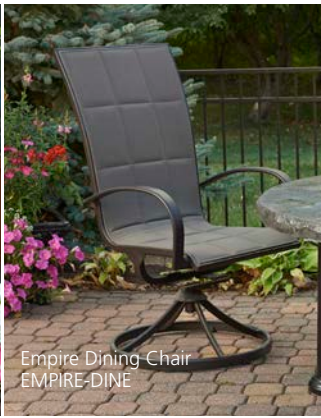

- 1) Select your furniture
- 2) Choose your fabric from names such as Sunbrella and Outdora

Loveseat with Chair and end table in Spectrum Cilantro
ES5074-L-SC with ES5074-C-SC and ES5074-ET

- Outdoor-rated resin wicker for easy cleaning
- Powder-coated metal frames
- Deep seating for added comfort
- Choose from 3 standard Sunbrella® fabrics
- Special order fabrics available

empire collection

Empire Bar Stools
EMPIRE-BAR

Empire Dining Chair
EMPIRE-DINE

Square Empire Pub Table
EMP-PUB-SQ-K

Round Empire Pub Table
EMP-PUB-RD-K

EMPIRE BAR STOOLS

- Outdoor-rated fabric padded sling in Taupe
- Powder-coated aluminum frame in Dora Brown finish
- Swivel Bar Stool is the perfect height for pub tables & outdoor kitchens
- Set of 2

EMPIRE DINING CHAIRS

- Outdoor-rated fabric padded sling in Taupe
- Powder-coated aluminum frame in Dora Brown finish
- Swivel Rocker Dining chair works with both dining height and chat height tables
- Set of 2