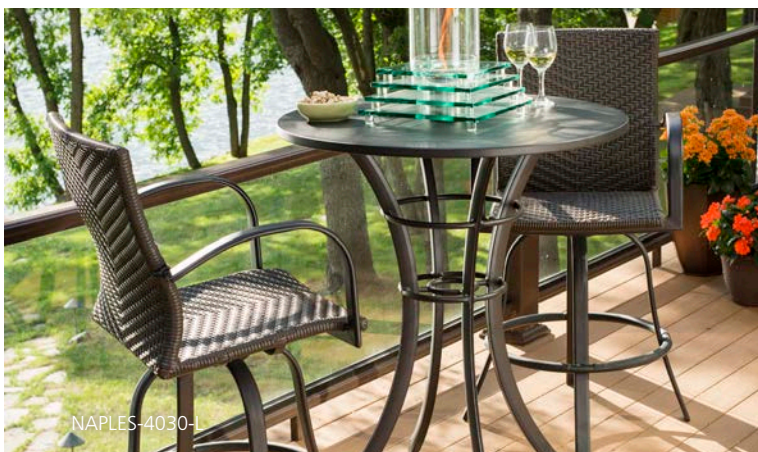

o u t d o o r f u r n i t u r e

Comfortable furniture makes any outdoor room complete. Our furniture is functional and beautiful. Add a fire pit or fire table for ambiance. Now you have a warm, cozy gathering place to relax or entertain with family and friends.

empire collection

Empire Bar Stools
EMPIRE-BAR

Empire Dining Chair
EMPIRE-DINE

Square Empire Pub Table
EMP-PUB-SQ-K

Round Empire Pub Table
EMP-PUB-RD-K

EMPIRE BAR STOOLS

- Outdoor-rated fabric padded sling in Taupe
- Powder-coated aluminum frame in Dora Brown finish
- Swivel Bar Stool is the perfect height for pub tables & outdoor kitchens
- Set of 2

chat chairs

CFP42-RCH

- Modern powder-coated aluminum frame in Dora Brown with Tan cushions or Black finish with Papaya cushions
- Deep seating on a rocking frame
- Outdoor rated cushions- Papaya is solution-dyed acrylic
- Set of 2

Papaya Chat Chairs
CFP42-RCH-P

naples bar stools

NAPLES-4030-1

- Outdoor resin wicker
- Powder coated aluminum frames in Dora Brown finish
- Swivel bar stool
- Wicker available in Leather color wicker
- Perfect height for Pub Tables and Outdoor Kitchens
- Set of 2