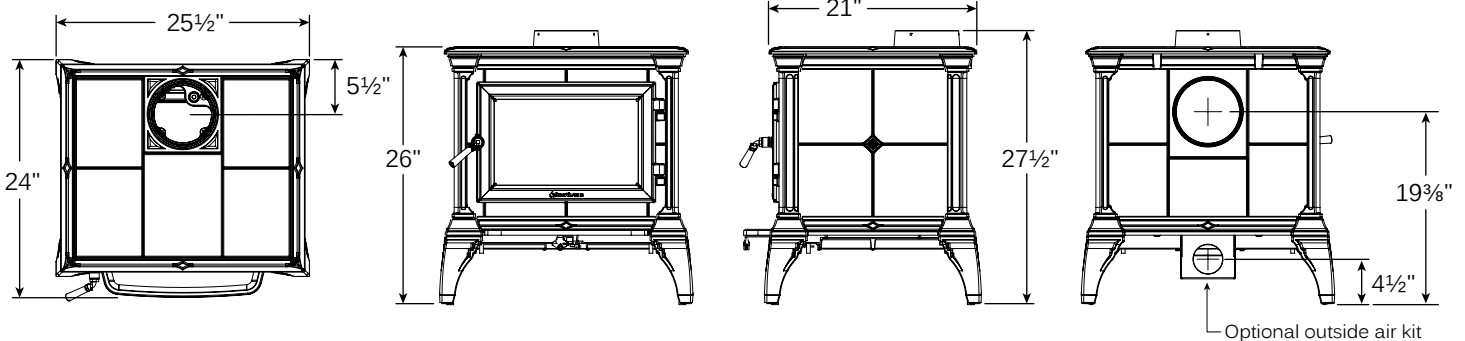

www.hearthstonestoves.com

Connect with us via: