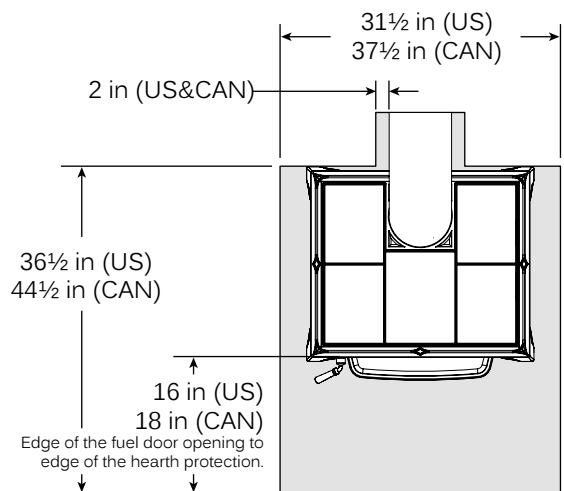

Experience the HearthStone difference with a Castleton wood burning stove in your home.

DESIGN FEATURES

- Soapstone firebox with decorative cast iron impact plates
- Front door maximizes fire viewing
- Single lever air control for simple burn control
- Wood Capacity: 18 inches
- Ember protection only hearth requirement

www.hearthstonestoves.com

CASTLETON SPECIFICATIONS

Model number	8030
Firebox size	1.9 cubic feet
Heating capacity	up to 1,500 sq.ft.
Burn Time	up to 8 hr
HeatLife™	up to 10 hr
Emissions	2.71 grams/hr.
Heat Output	45,000 BTUs
Maximum log length	18 inches
Flue exit & diameter	top or rear – 6"
Shipping Weight	500 lbs.
Mobile-home certified	Yes
Alcove certified	Yes
Floor Protection	Ember Protection Only

CLEARANCES

	PARALLEL				CORNER
	A	B	C	D	E
Single wall connector- no rear heat shield	20 in	18 in	23 in	32½ in	10 in
Single wall connector- with rear heat shield	20 in	12 in	17 in	32½ in	10 in
Double wall connector- no rear heat shield	20 in	18 in	23 in	32½ in	10 in
Double wall connector- with rear heat shield	20 in	6 in	11 in	32½ in	10 in