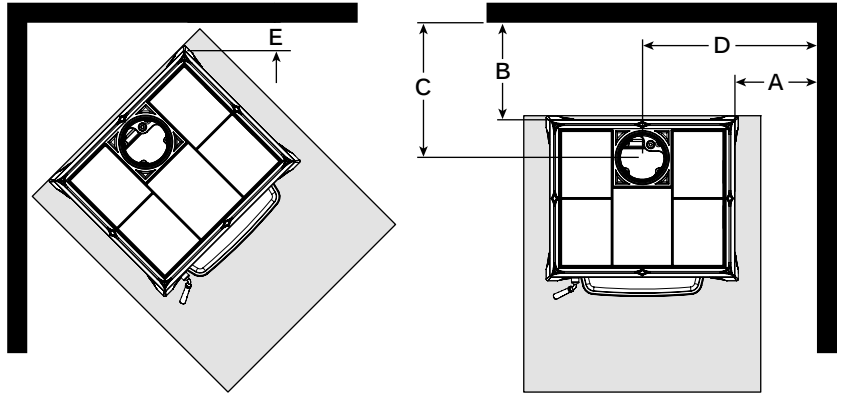

www.hearthstonestoves.com

CASTLETON SPECIFICATIONS

Model number	8030
Firebox size	1.9 cubic feet
Heating capacity	up to 1,500 sq.ft.
Burn Time	up to 8 hr
HeatLife™	up to 10 hr
Emissions	2.71 grams/hr.
Heat Output	45,000 BTUs
Maximum log length	18 inches
Flue exit & diameter	top or rear – 6"
Shipping Weight	500 lbs.
Mobile-home certified	Yes
Alcove certified	Yes
Floor Protection	Ember Protection Only

CLEARANCES

	PARALLEL				CORNER
	A	B	C	D	E
Single wall connector- no rear heat shield	20 in	18 in	23 in	32½ in	10 in
Single wall connector- with rear heat shield	20 in	12 in	17 in	32½ in	10 in
Double wall connector- no rear heat shield	20 in	18 in	23 in	32½ in	10 in
Double wall connector- with rear heat shield	20 in	6 in	11 in	32½ in	10 in